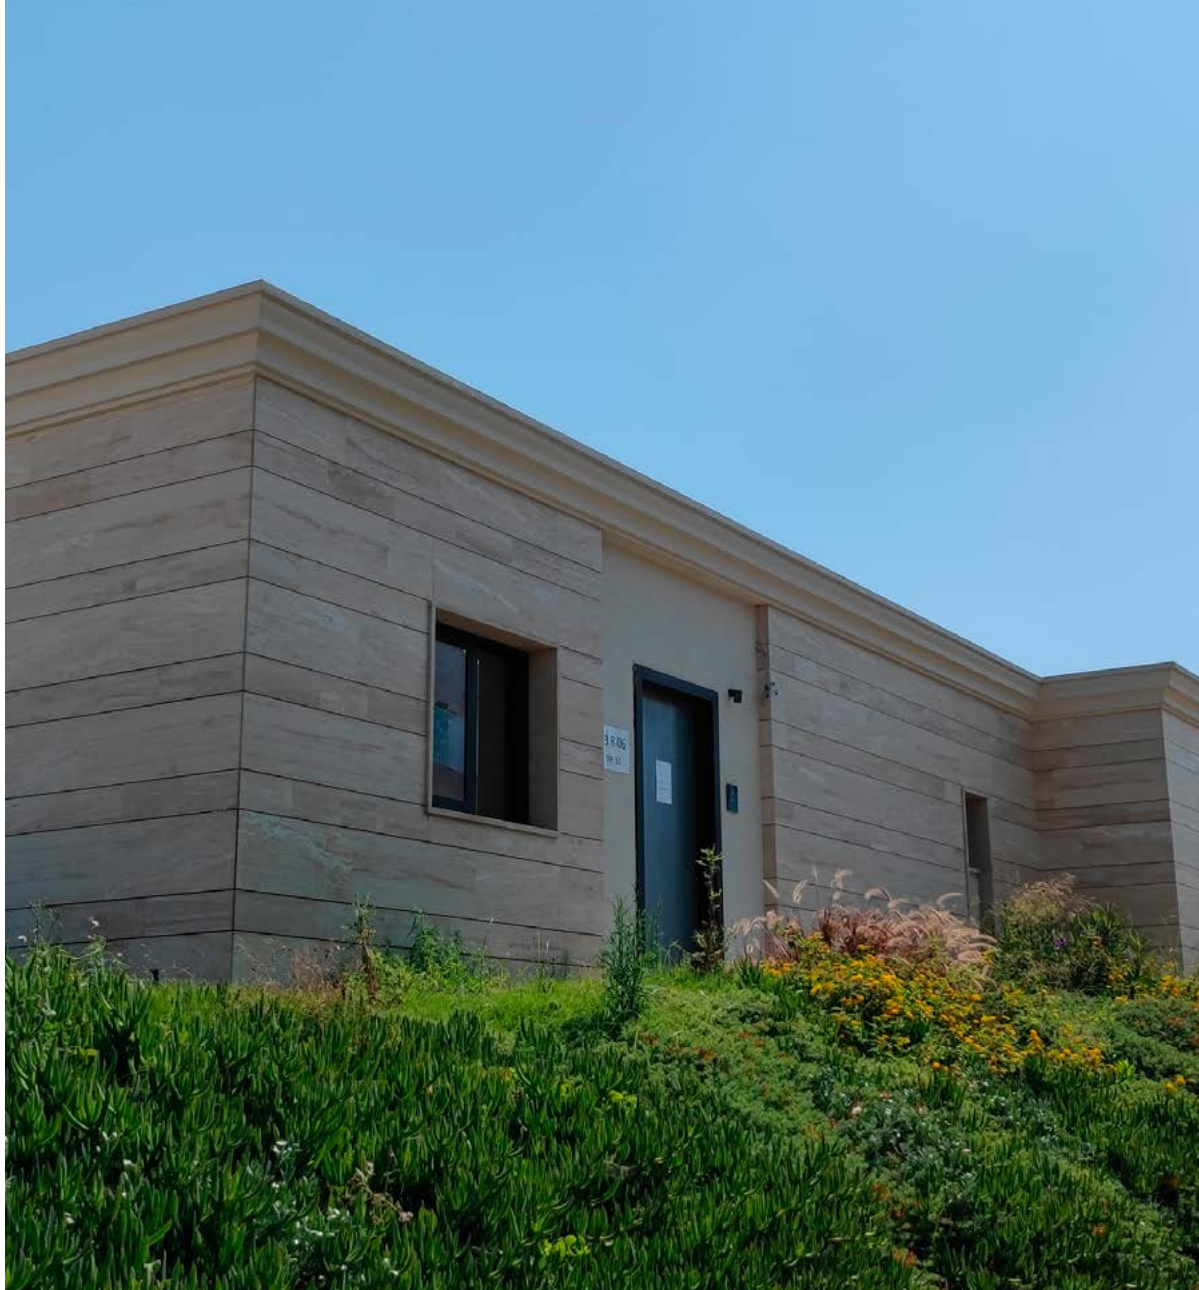

TURGUTREİS, BODRUM
MAVİ ARYA ŞANTİYESİ

Stone: Light Travertine